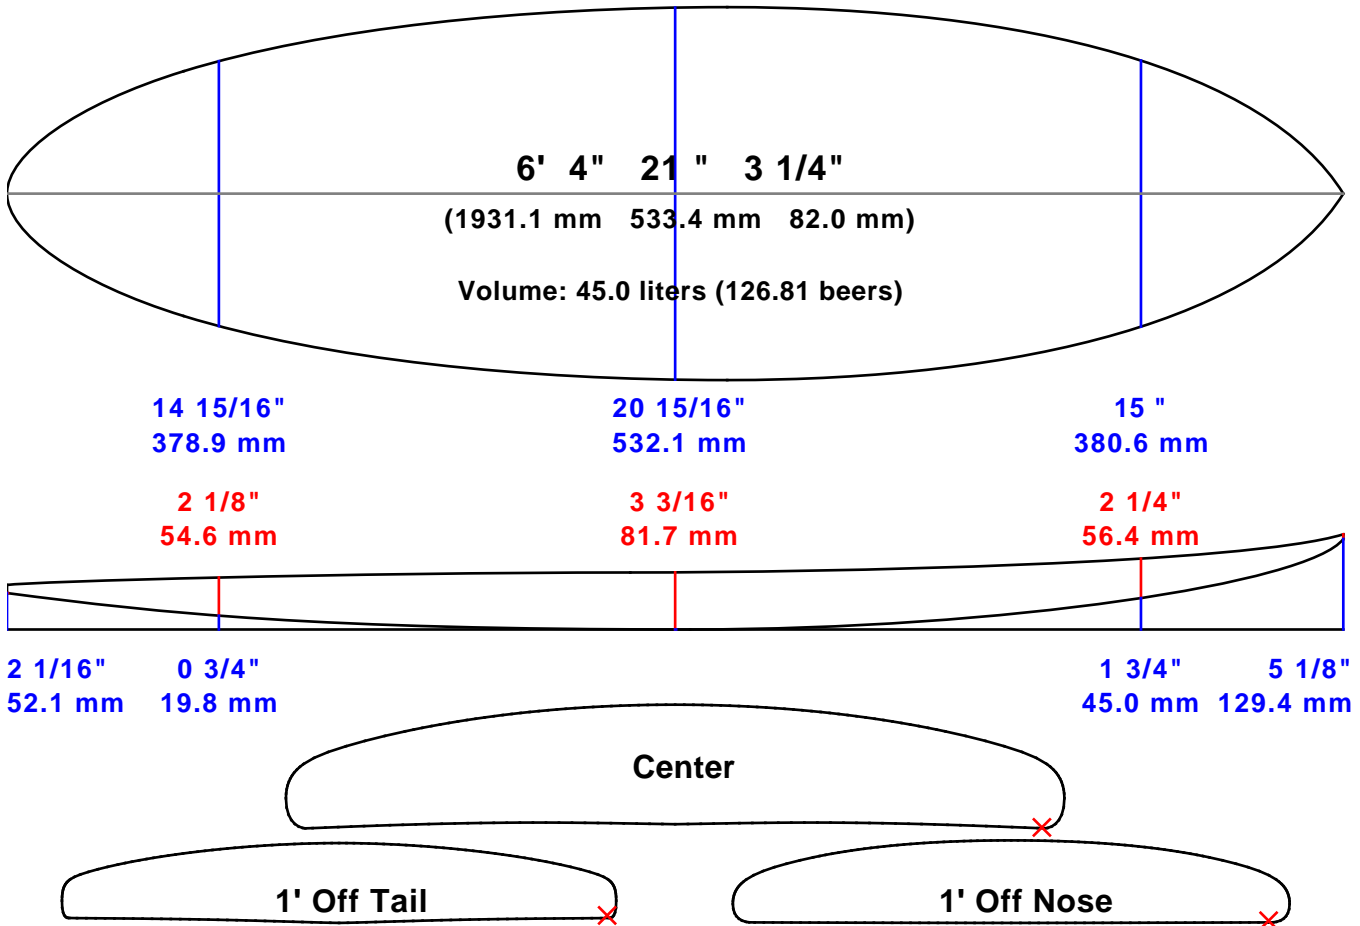

# AKU SHAPER

Customer:

Date: 4 janv. 2017

Length: 6' 4" (1931.1)

Width: 21" (533.4)

Thickness: 3 1/4" (82.0)

Tail Stop: 43 5/16" (1100.0)

File: Black Wings Raven 6'4

Designed by: Renaud DEREBANK

Measurements are center, one foot in and one foot back, over curve.

Comments: